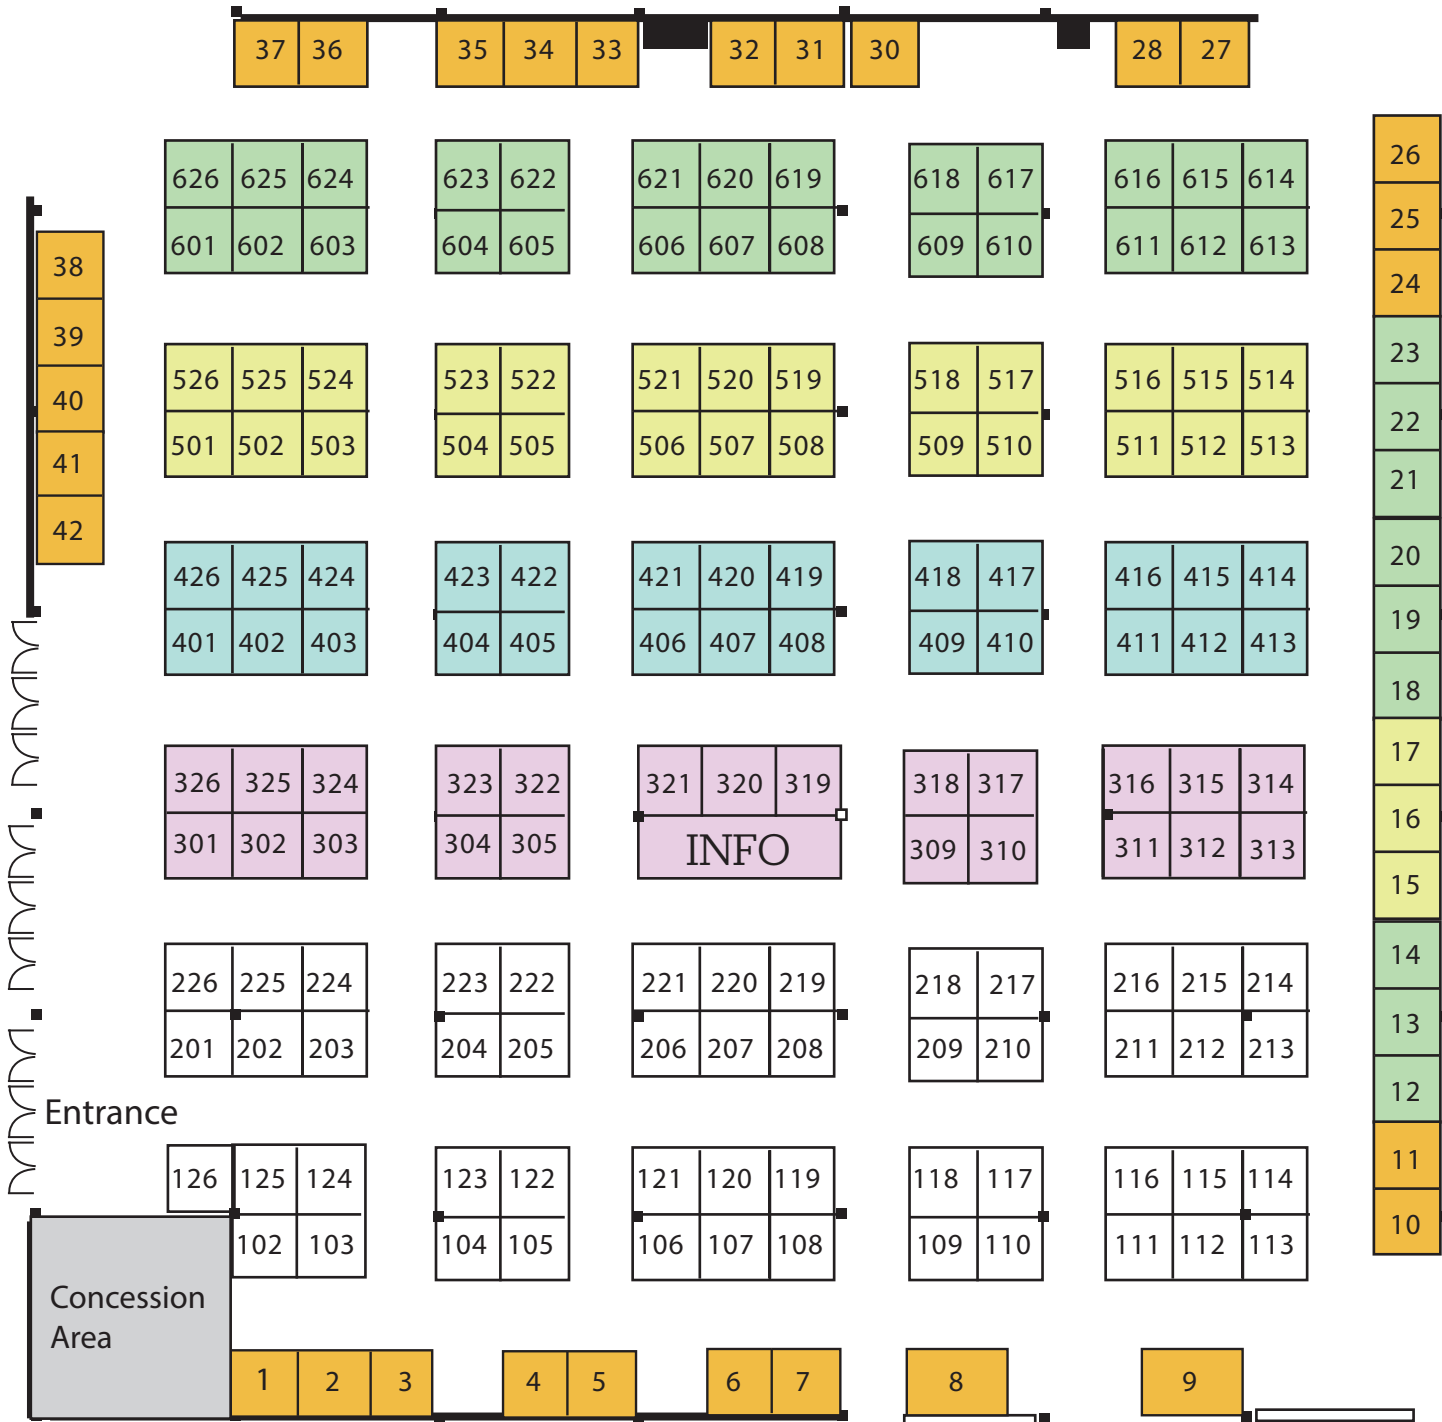

# CITY-WIDE Vintage Since SALE 1977

### Drive-In Times

WALL	8 am
600	9 am
500	10 am
400	11:30 am
300	12:45 pm
100/200	4-7 pm (Load in from service yard only - driving in not permitted.)

**Palmer Events Center - Hall One**